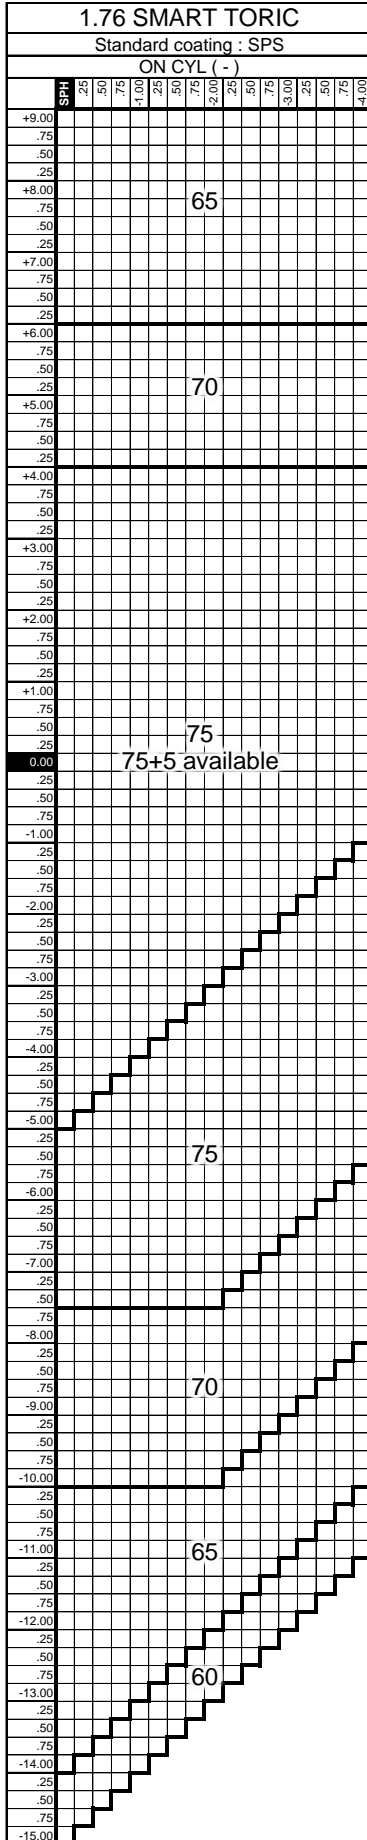

# SMART TORIC

※The lens may be a cataract lens depending on the power

Specifications		Specifiable range / Availability
Prescription	Size reduction	by 50mm Min : only (+), 1mm step
	Prism	Up to 3 prism
	Decentration	Not available
	Base curve selection	Available
	Color	Available (Please refer "available color list")
Frame data	Slice (Frame shape required)	Available for plus & mixed power lenses
	Remote edging	Available
	Fine edge processing	Available (Less S+C = -3.00 : Not available)