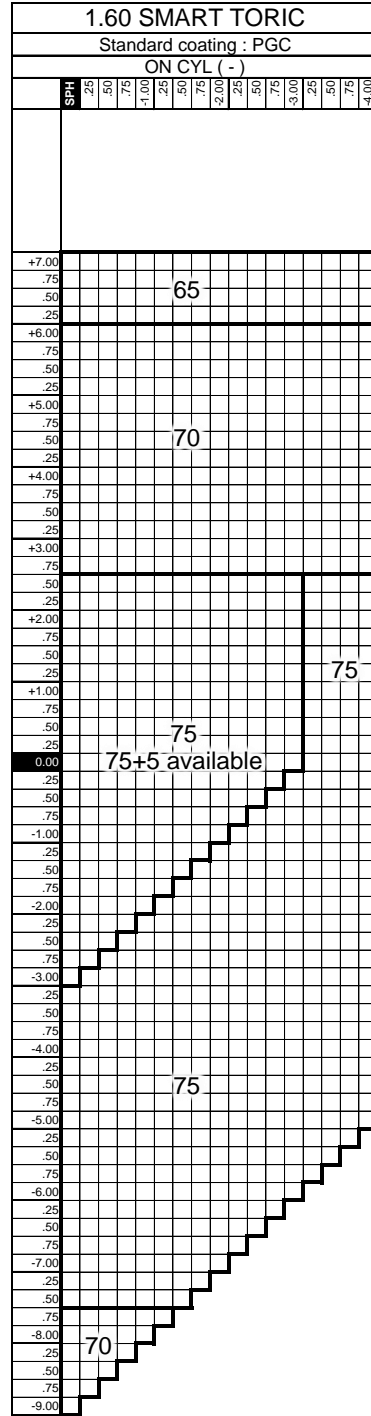

# SMART TORIC

※The lens may be a cataract lens depending on the power

Specifications		Specifiable range / Availability
Prescription	Size reduction	by 50mm Min : only (+), 1mm step
	Prism	Up to 3 prism
	Decentration	Not available
	Base curve selection	Available
	Color	Available (Please refer "available color list")
Frame data	Slice (Frame shape required)	Available for plus & mixed power lenses
	Remote edging	Available
	Fine edge processing	Available (Less S+C = -3.00 : Not available)