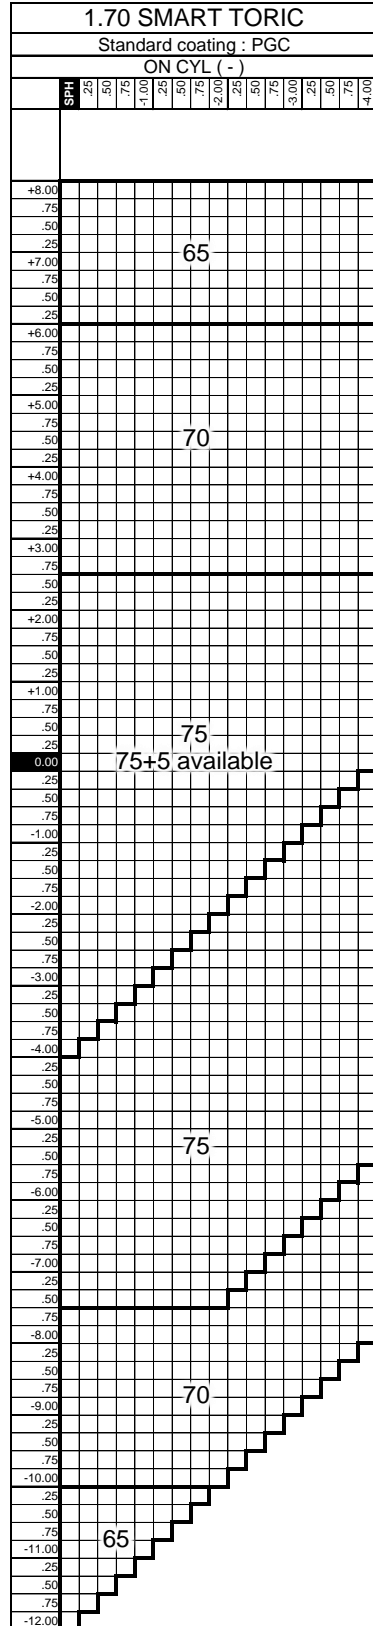

# SMART TORIC

※The lens may be a cataract lens depending on the power

Specifications		Specifiable range / Availability
Prescription	Size reduction	by 50mm Min : only (+), 1mm step
	Prism	Up to 3 prism
	Decentration	Not available
	Base curve selection	Available
	Color	Available (Please refer "available color list")
Frame data	Slice (Frame shape required)	Available for plus & mixed power lenses
	Remote edging	Available
	Fine edge processing	Available (Less S+C = -3.00 : Not available)